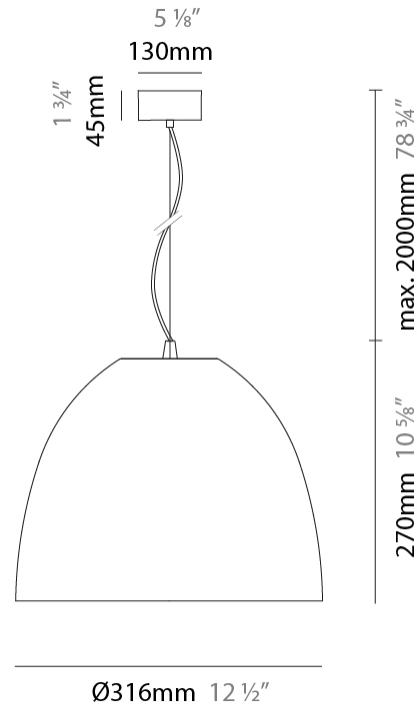

PROJECT	_____
TYPE	_____
SPECIFIER	_____
QUANTITY	_____
DATE	_____

AURORA XS FOOD SUSPENSION

A1010044 -

base number   Finish Options   Beam Angle

1. To build a product code in our configurator select the specify button on the base model # product page
2. To build a manual product code on this datasheet choose from the options listed below in blue font and add the suffix to the base model #

GENERAL

Series: Aurora Food
Subseries: Aurora XS Food
Partner: Side
Division: Architectural
Installation: Suspension
Product Type: Pendant
Mounting Location: Ceiling
Light Distribution: Direct

PHYSICAL

Shape: Dome
Diameter (mm): 316
Diameter (in): 12 1/2
Height (mm): 270
Height (in): 10 5/8
Max. Overall Height (mm): 2270
Max. Overall Height (in): 89 3/8
Weight (kg): 3.1
Weight (lbs): 6.8
Fixture Finish: [RWH / BLK / GRV](#)
Fixture Material: Aluminum
Cable Details: 2000mm / 78 3/4" Cable

ELECTRICAL

Lamp Type: LED
Input Wattage (W): 41
Dimming: Non-Dimmable
Driver Included: Yes
Driver Location: Integrated
Driver Type: Constant Current - Universal
Driver Class: Class 2
Input Voltage (V): 120
Constant Current (MA): 1050mA

LED

Max. Delivered Lumen (lm): 2592
CRI: >90 CRI
Lamp Life (hrs): 50000

OPTICAL

Beam Angle: [Symmetrical Diffusing 30,60](#)

RATINGS AND CERTIFICATIONS

Certified By: Certified for North American Standards
IP rating: IP20