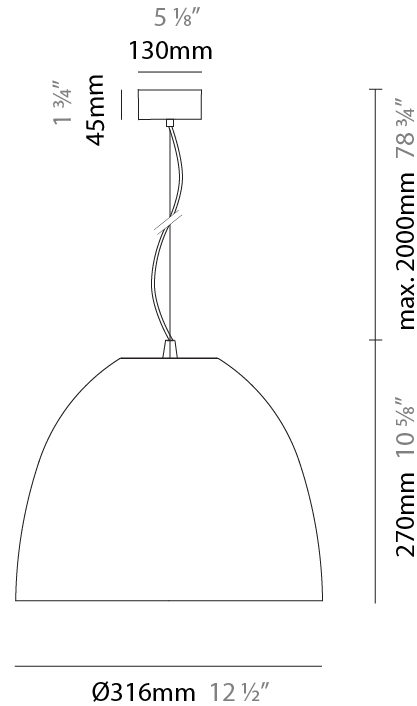

PROJECT	_____
TYPE	_____
SPECIFIER	_____
QUANTITY	_____
DATE	_____

AURORA XS FOOD SUSPENSION

A1010045

base number   Finish Options   Beam Angle

1. To build a product code in our configurator select the specify button on the base model # product page
2. To build a manual product code on this datasheet choose from the options listed below in blue font and add the suffix to the base model #

GENERAL

Series: Aurora Food
Subseries: Aurora XS Food
Partner: Side
Division: Architectural
Installation: Suspension
Product Type: Pendant
Mounting Location: Ceiling
Light Distribution: Direct

PHYSICAL

Shape: Dome
Diameter (mm): 316
Diameter (in): 12 ½"
Height (mm): 270
Height (in): 10 ⅝"
Max. Overall Height (mm): 2270
Max. Overall Height (in): 89 ¾"
Weight (kg): 3.1
Weight (lbs): 6.8
Fixture Finish: [RWH / BLK / GRY](#)
Fixture Material: Aluminum
Cable Details: 2000mm / 78 ¾" Cable

ELECTRICAL

Lamp Type: LED
Input Wattage (W): 41
Dimming: Non-Dimmable
Driver Included: Yes
Driver Location: Integrated
Driver Type: Constant Current - Universal
Driver Class: Class 2
Input Voltage (V): 120
Constant Current (MA): 1050mA

LED

Max. Delivered Lumen (lm): 2465
CRI: >90 CRI
Lamp Life (hrs): 50000

OPTICAL

Beam Angle: [Symmetrical Diffusing 30,60](#)

RATINGS AND CERTIFICATIONS

Certified By: Certified for North American Standards
IP rating: IP20