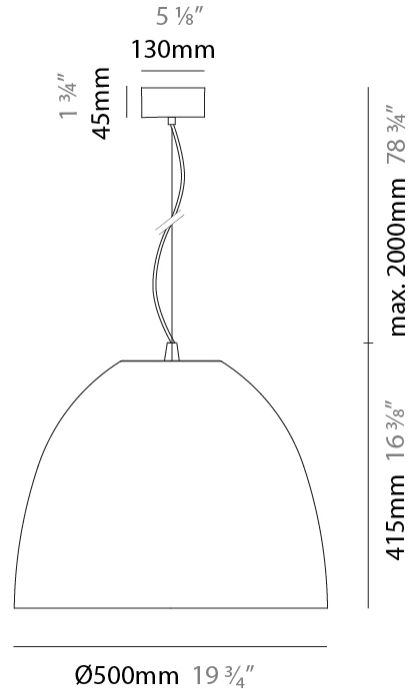

PROJECT
TYPE
SPECIFIER
QUANTITY
DATE

AURORA XL FOOD SUSPENSION

A1010050-

base number Finish
Options

1. To build a product code in our configurator select the specify button on the base model # product page
2. To build a manual product code on this datasheet choose from the options listed below in blue font and add the suffix to the base model #

GENERAL

Series: Aurora Food
Subseries: Aurora XL Food
Partner: Side
Division: Architectural
Installation: Suspension
Product Type: Pendant
Mounting Location: Ceiling
Light Distribution: Direct

PHYSICAL

Shape: Dome
Diameter (mm): 500
Diameter (in): 19 3/4
Height (mm): 415
Height (in): 16 3/8
Max. Overall Height (mm): 2415
Max. Overall Height (in): 95 1/16
Weight (kg): 8
Weight (lbs): 17.6
Fixture Finish: [RWH](#) / [BLK](#) / [GRY](#)
Fixture Material: Aluminum
Cable Details: 2000mm / 78 3/4" Cable

ELECTRICAL

Lamp Type: LED
Input Wattage (W): 47
Dimming: Non-Dimmable
Driver Included: Yes
Driver Location: Integrated
Driver Type: Constant Current - Universal
Driver Class: Class 2
Input Voltage (V): 120
Constant Current (MA): 1200mA

LED

Max. Delivered Lumen (lm): 2807
CRI: >90 CRI
Lamp Life (hrs): 50000

OPTICAL

Beam Angle: Symmetrical 90

RATINGS AND CERTIFICATIONS

Certified By: Certified for North American Standards
IP rating: IP20